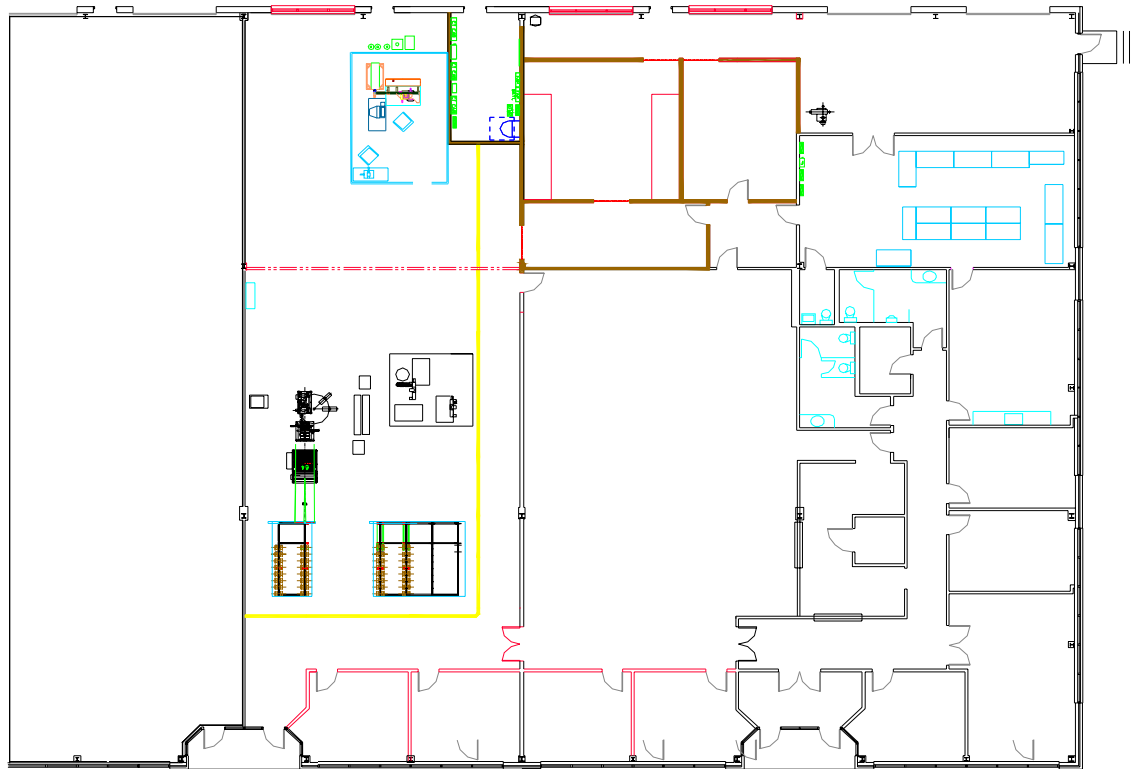

# Fiber Management Manufacturing

**206 Gale Lane, Kennett Square, PA – 14,500 sq.ft.**

## 8x8 Shuffle Line